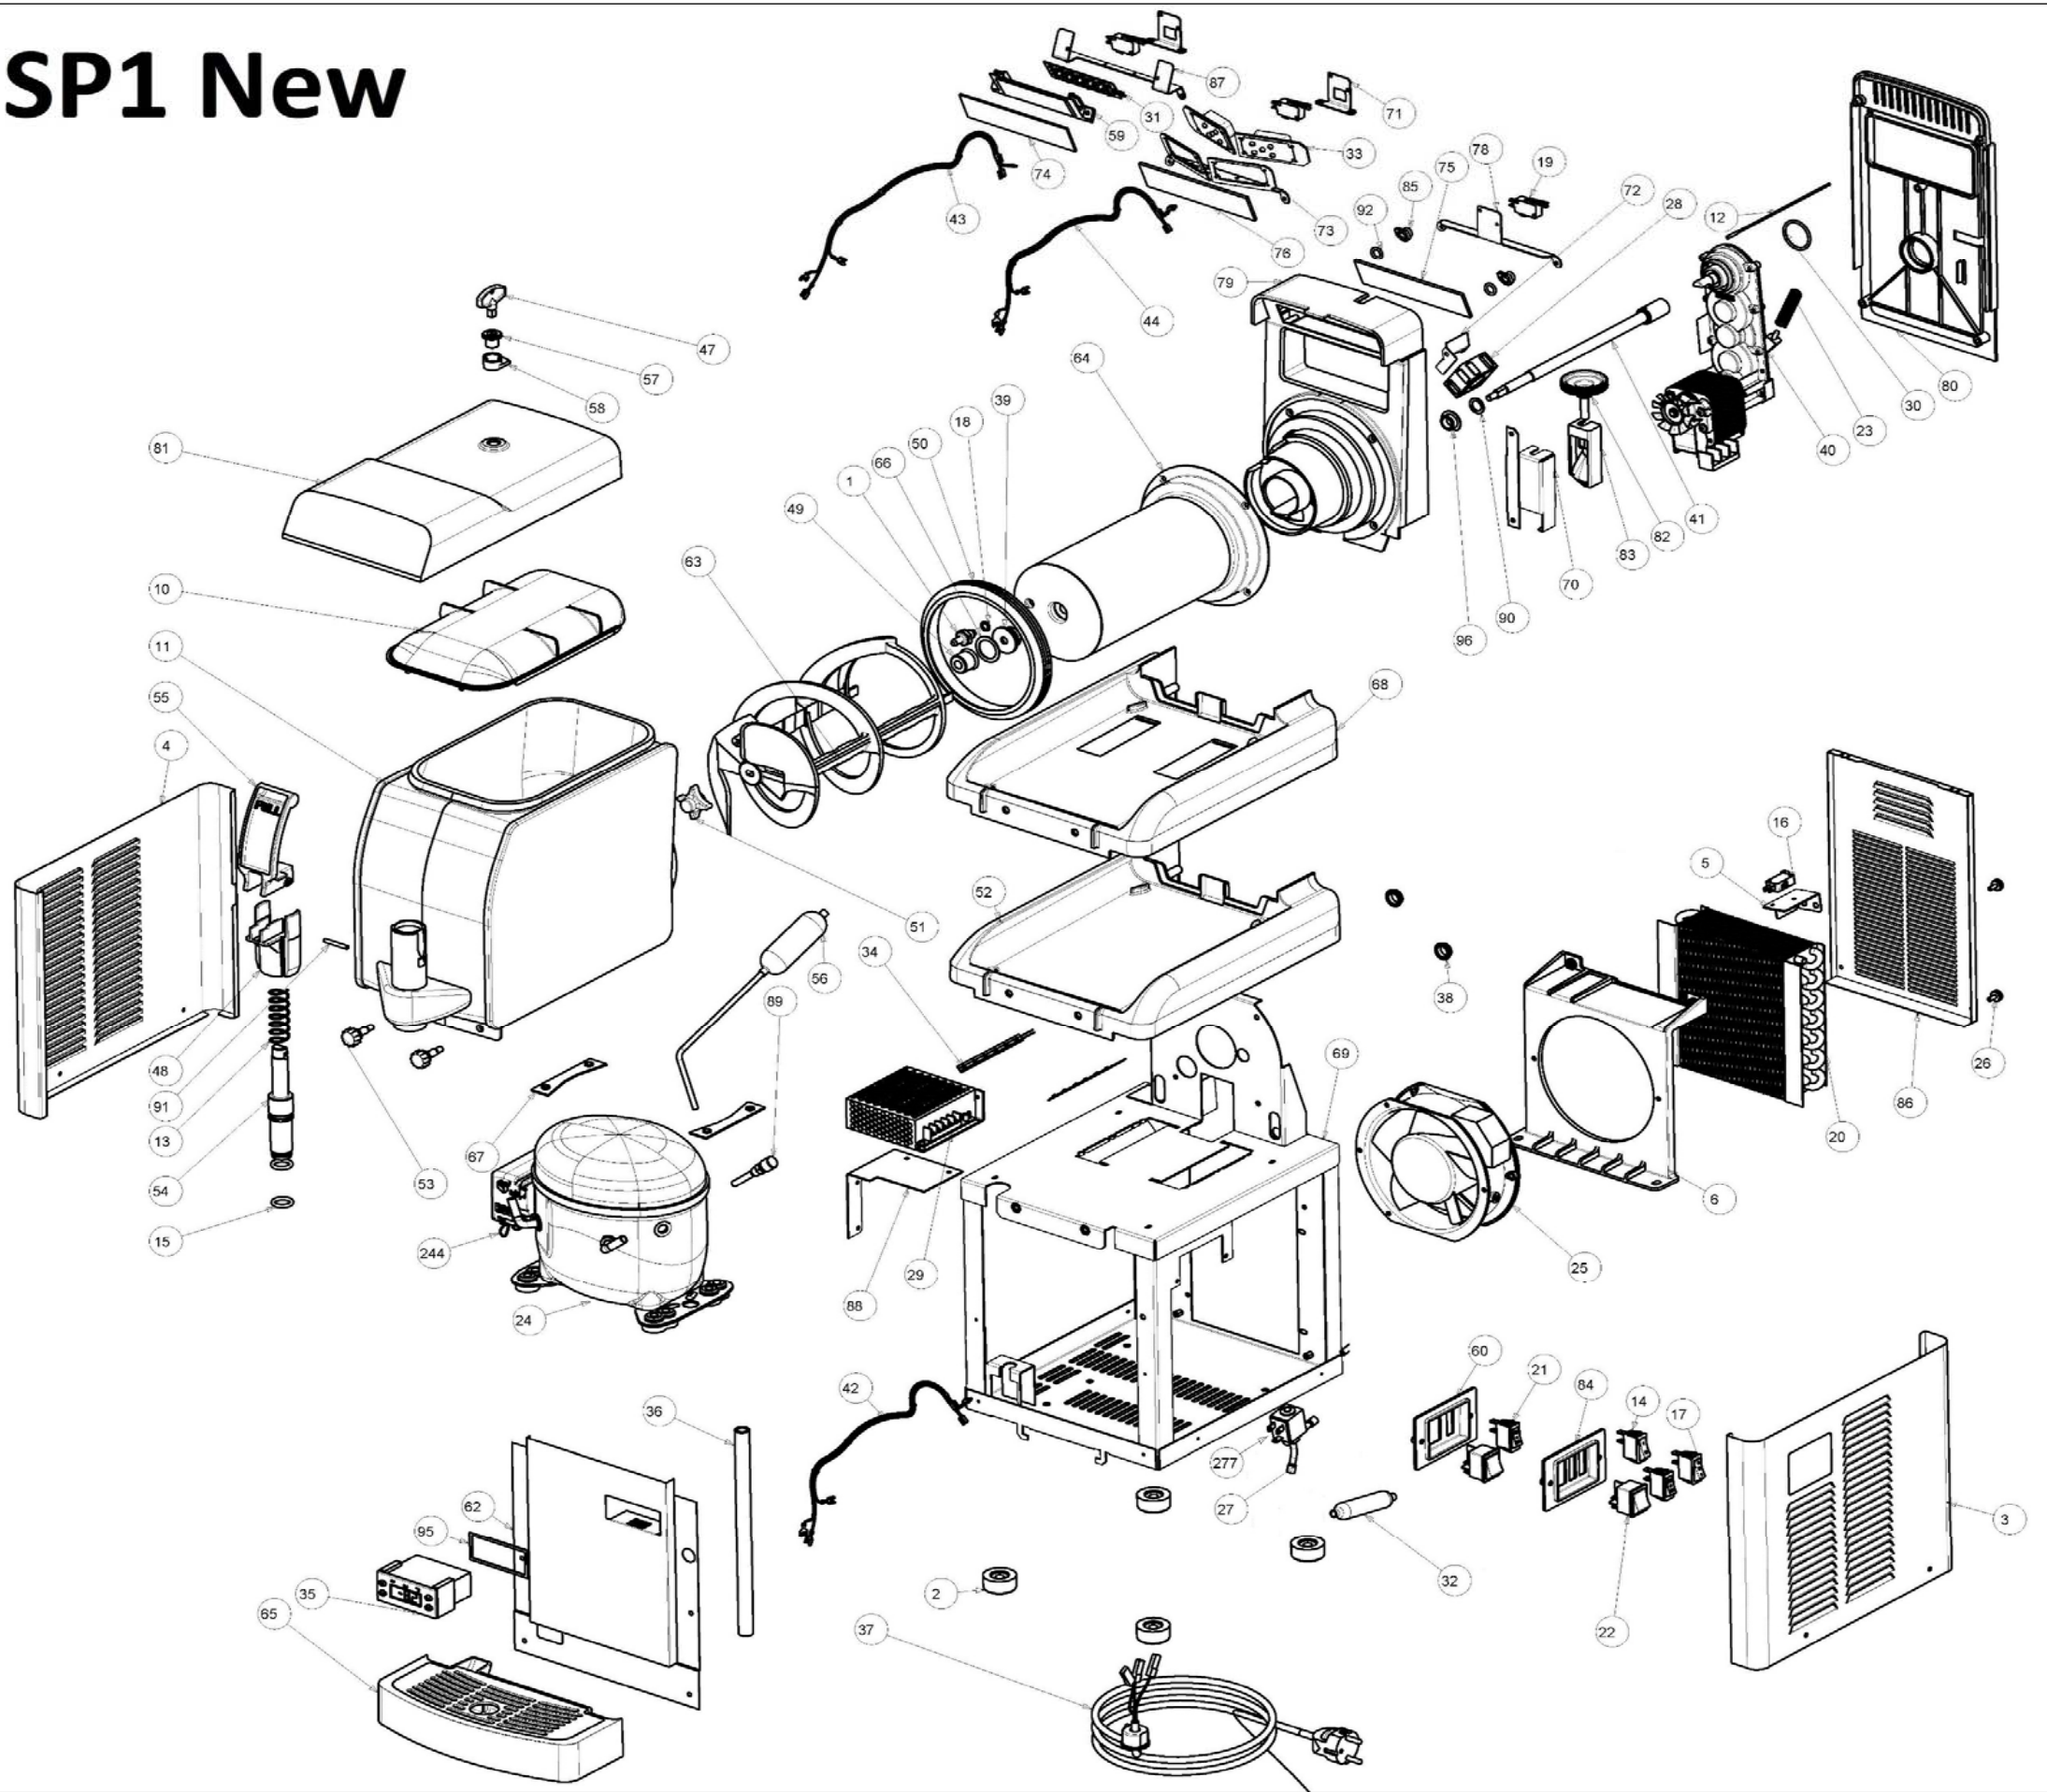

SP1 New

SPM machine PN	ELUX Internal Code	Description
01ESPBW01.000	560096	1x5 LITERS BOWL - FROZEN GRANITA AND FROZEN CREAM DISPENSER - 1 INSULATED BOWL - WHITE
01ESPLW01.000	560097	1x5 LITERS BOWL - FROZEN GRANITA AND FROZEN CREAM DISPENSER - 1 INSULATED BOWL - LED LIGHT - WHITE
01ESPUW01.000	560098	1x5 LITERS BOWL - FROZEN GRANITA AND FROZEN CREAM DISPENSER - 1 INSULATED BOWL - UV LIGHT - WHITE
01ESPBW01.0UK	560102	1x5 LITERS BOWL - FROZEN GRANITA AND FROZEN CREAM DISPENSER - 1 INSULATED BOWL - UK - WHITE
01ESPLW01.0UK	560103	1x5 LITERS BOWL - FROZEN GRANITA AND FROZEN CREAM DISPENSER - 1 INSULATED BOWL - LED LIGHT - UK - WHITE
01ESPUW01.0UK	560104	1x5 LITERS BOWL - FROZEN GRANITA AND FROZEN CREAM DISPENSER - 1 INSULATED BOWL - UV LIGHT - UK - WHITE
01CSPBB01/115	1206-034	SP1, GRANITA/CREAM, 1.32 GAL
01CSPLB01/115	1206-035	SP1, GRANITA/CREAM, 1.32 GAL, LIGHTED BOWL
01CSPUB01/115	1206-036	SP1, GRANITA/CREAM, 1.32 GAL, LIGHTED BOWL, nUV LEDs